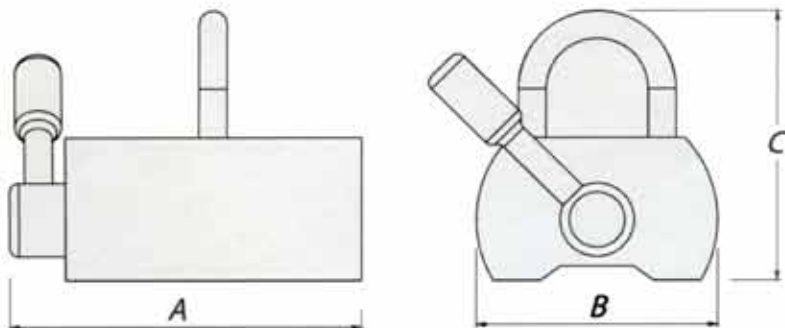

Four standard lifting magnet sizes are available from 250LB to 2000 LB Safe Working Loads.

Each unit must pass a series of stringent performance tests which exceed ASME guidelines and which are designed to provide utmost safety and ease of use to the operator.

The lever moves just 90 degrees from off-on and a "test" position midway allows the operator to undertake a trial lift on questionable loads.

DocMagnet Engineers can provide custom pole shoes for special applications.

MODEL & PART NUMBER	SAFE WORKING LOAD (LBS)		DIMENSIONS			WEIGHT (LBS)	PRICE
			Height "A"	Width "B"	Length "C"		
DM-PL-250	250	N/A	6.5"	5.25"	4"	10	\$ 380.00
DM-PL-500	500	250	6.5"	5.25"	6"	20	\$ 640.00
DM-PL-1000	1000	500	6.5"	5.25"	10"	38	\$ 860.00
DM-PL-2000	2000	1000	6.5"	5.25"	18"	73	\$1690.00